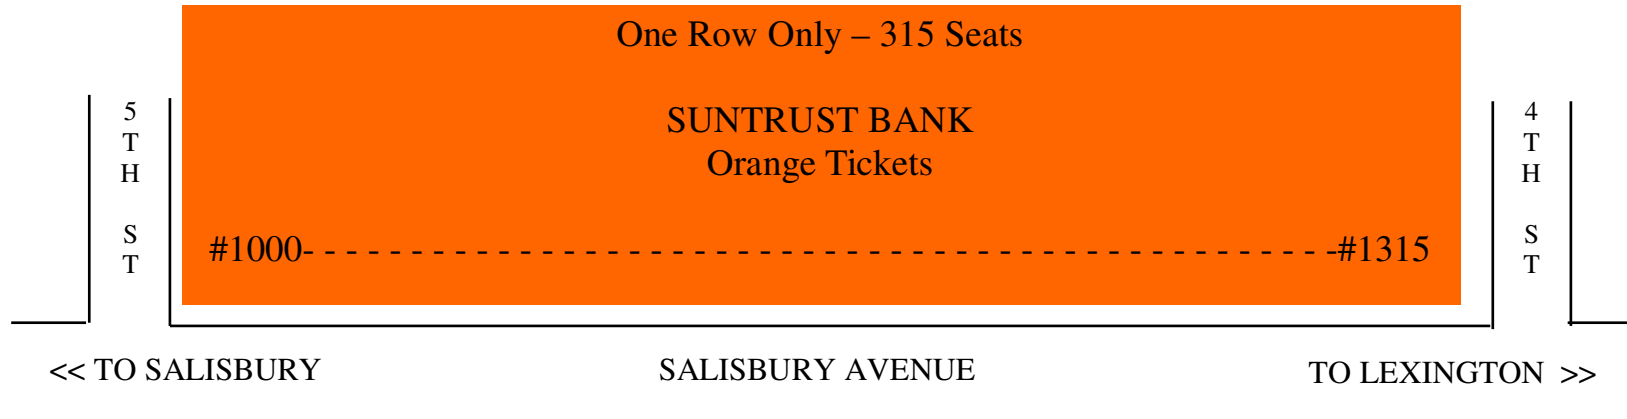

SPENCER RESERVED SEATS

(WEST SIDE)

(EAST SIDE)

***NOTE: SEATS ON BANK SIDE ARE PLACED IN THE STREET
SEATS ON MUSEUM SIDE ARE PLACED IN RECESSED AREA***

TOTAL OF 500 SEATS IN SPENCER