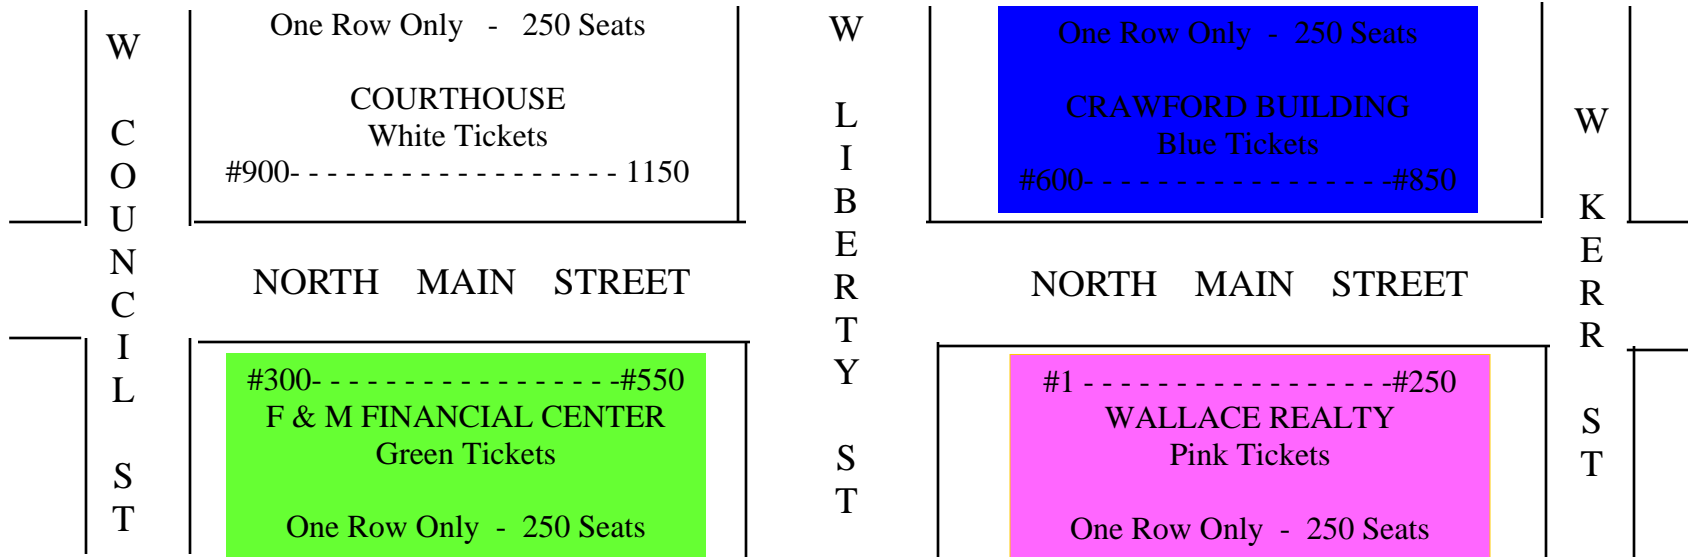

**SALISBURY
RESERVED SEATS**

(WEST SIDE)

(EAST SIDE)

NOTE: ALL SEATS IN SALISBURY ARE PLACED IN THE STREET

TOTAL OF 1000 SEATS IN SALISBURY